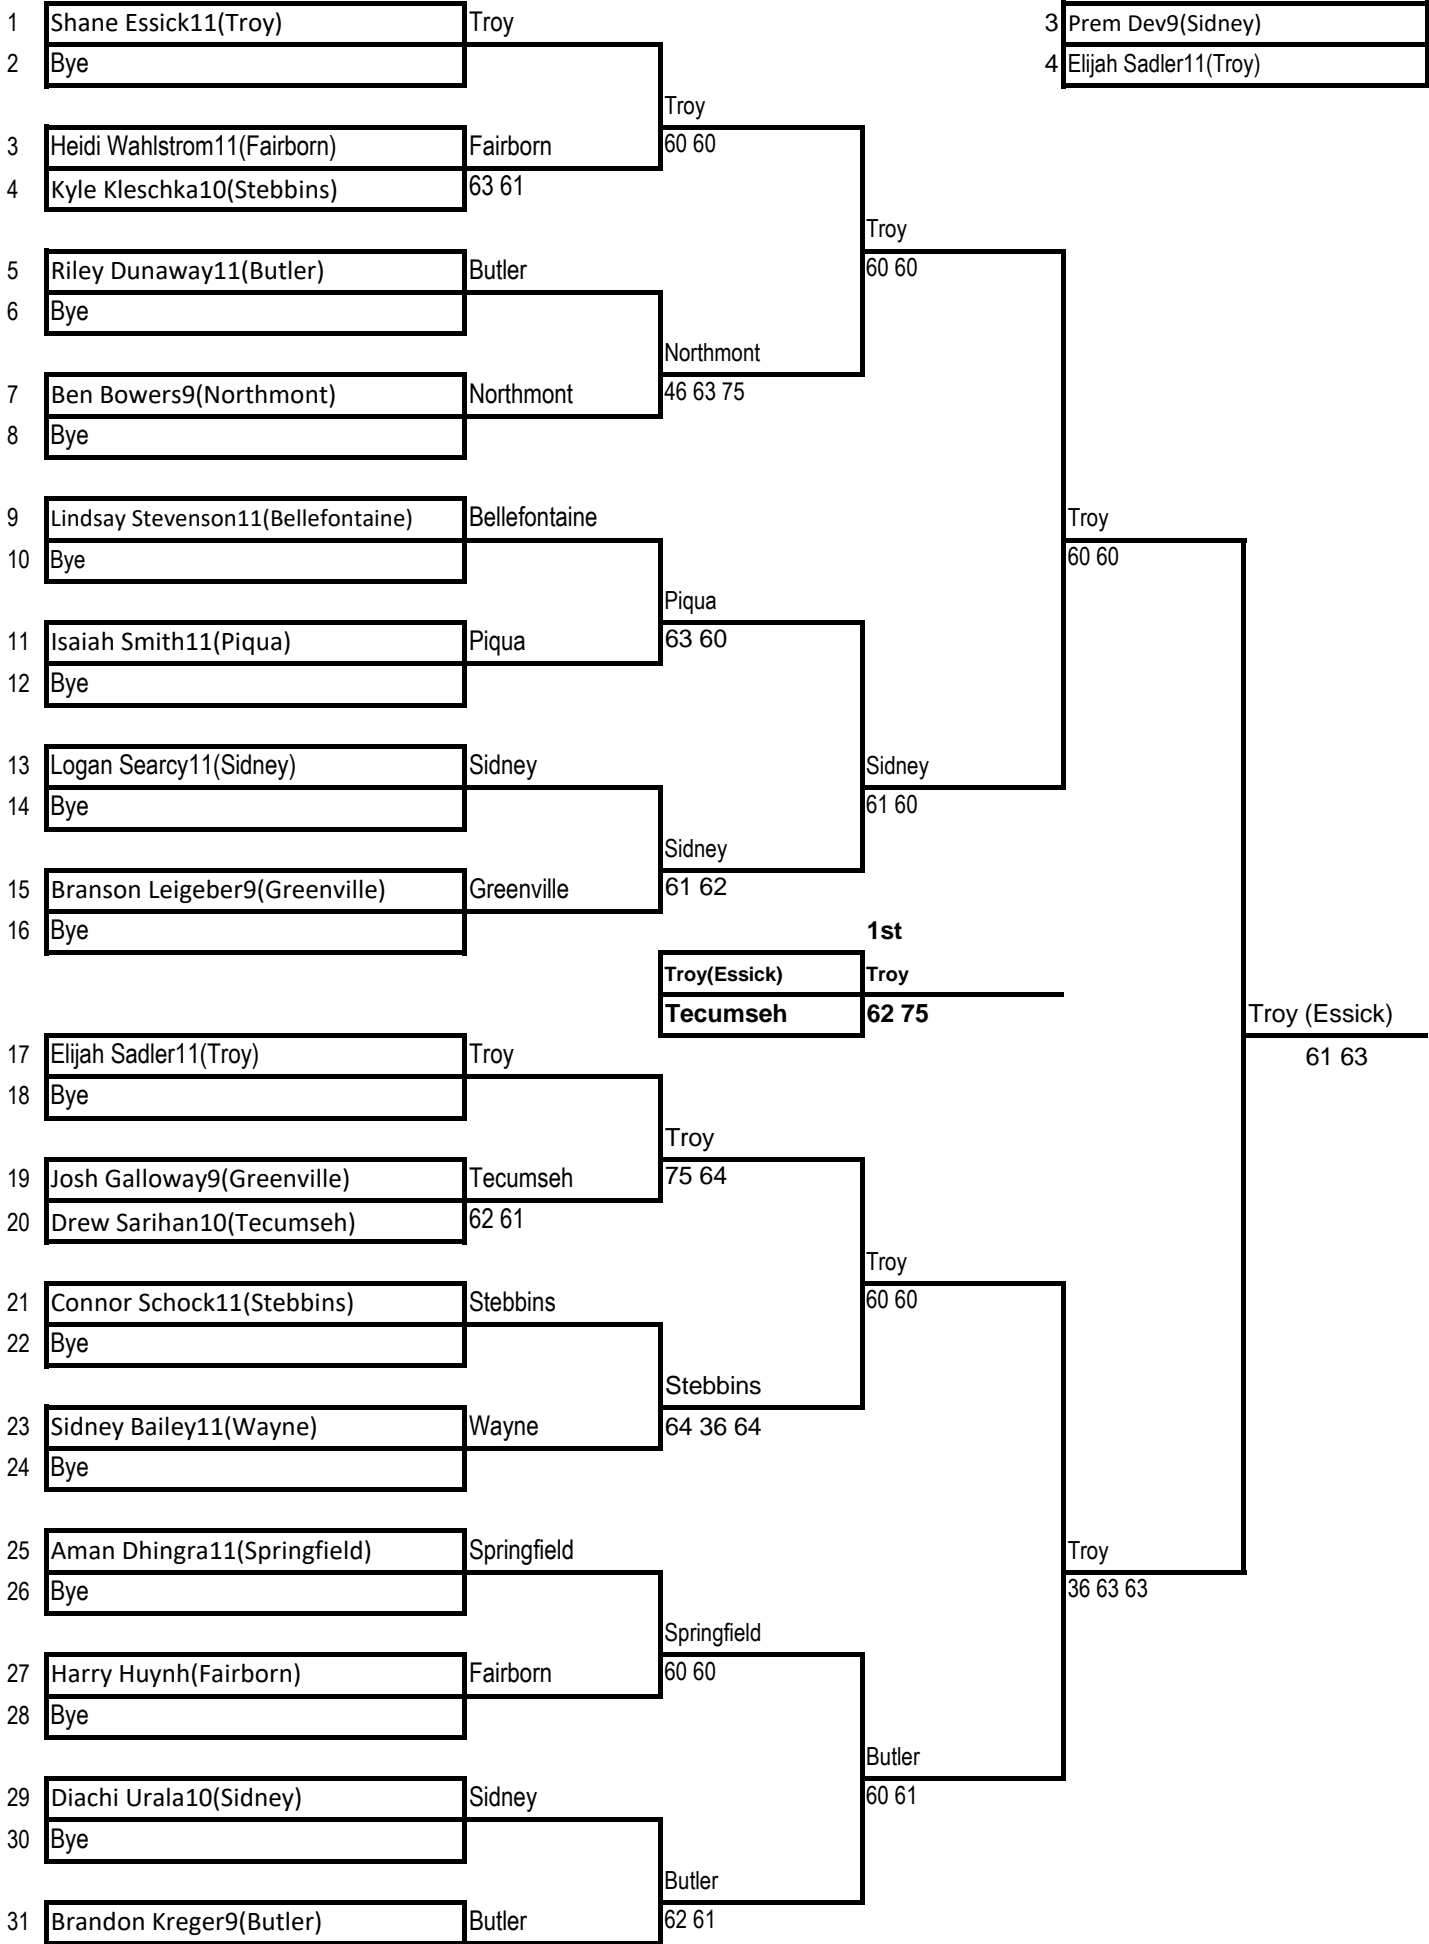

2017 DI Singles

TROY SECTIONAL

dcc@dccta.com

Seeds:1

1	Shane Essick11(Troy)
2	Mitchell Foland11(Tecumseh)
3	Prem Dev9(Sidney)
4	Elijah Sadler11(Troy)

32

Bye