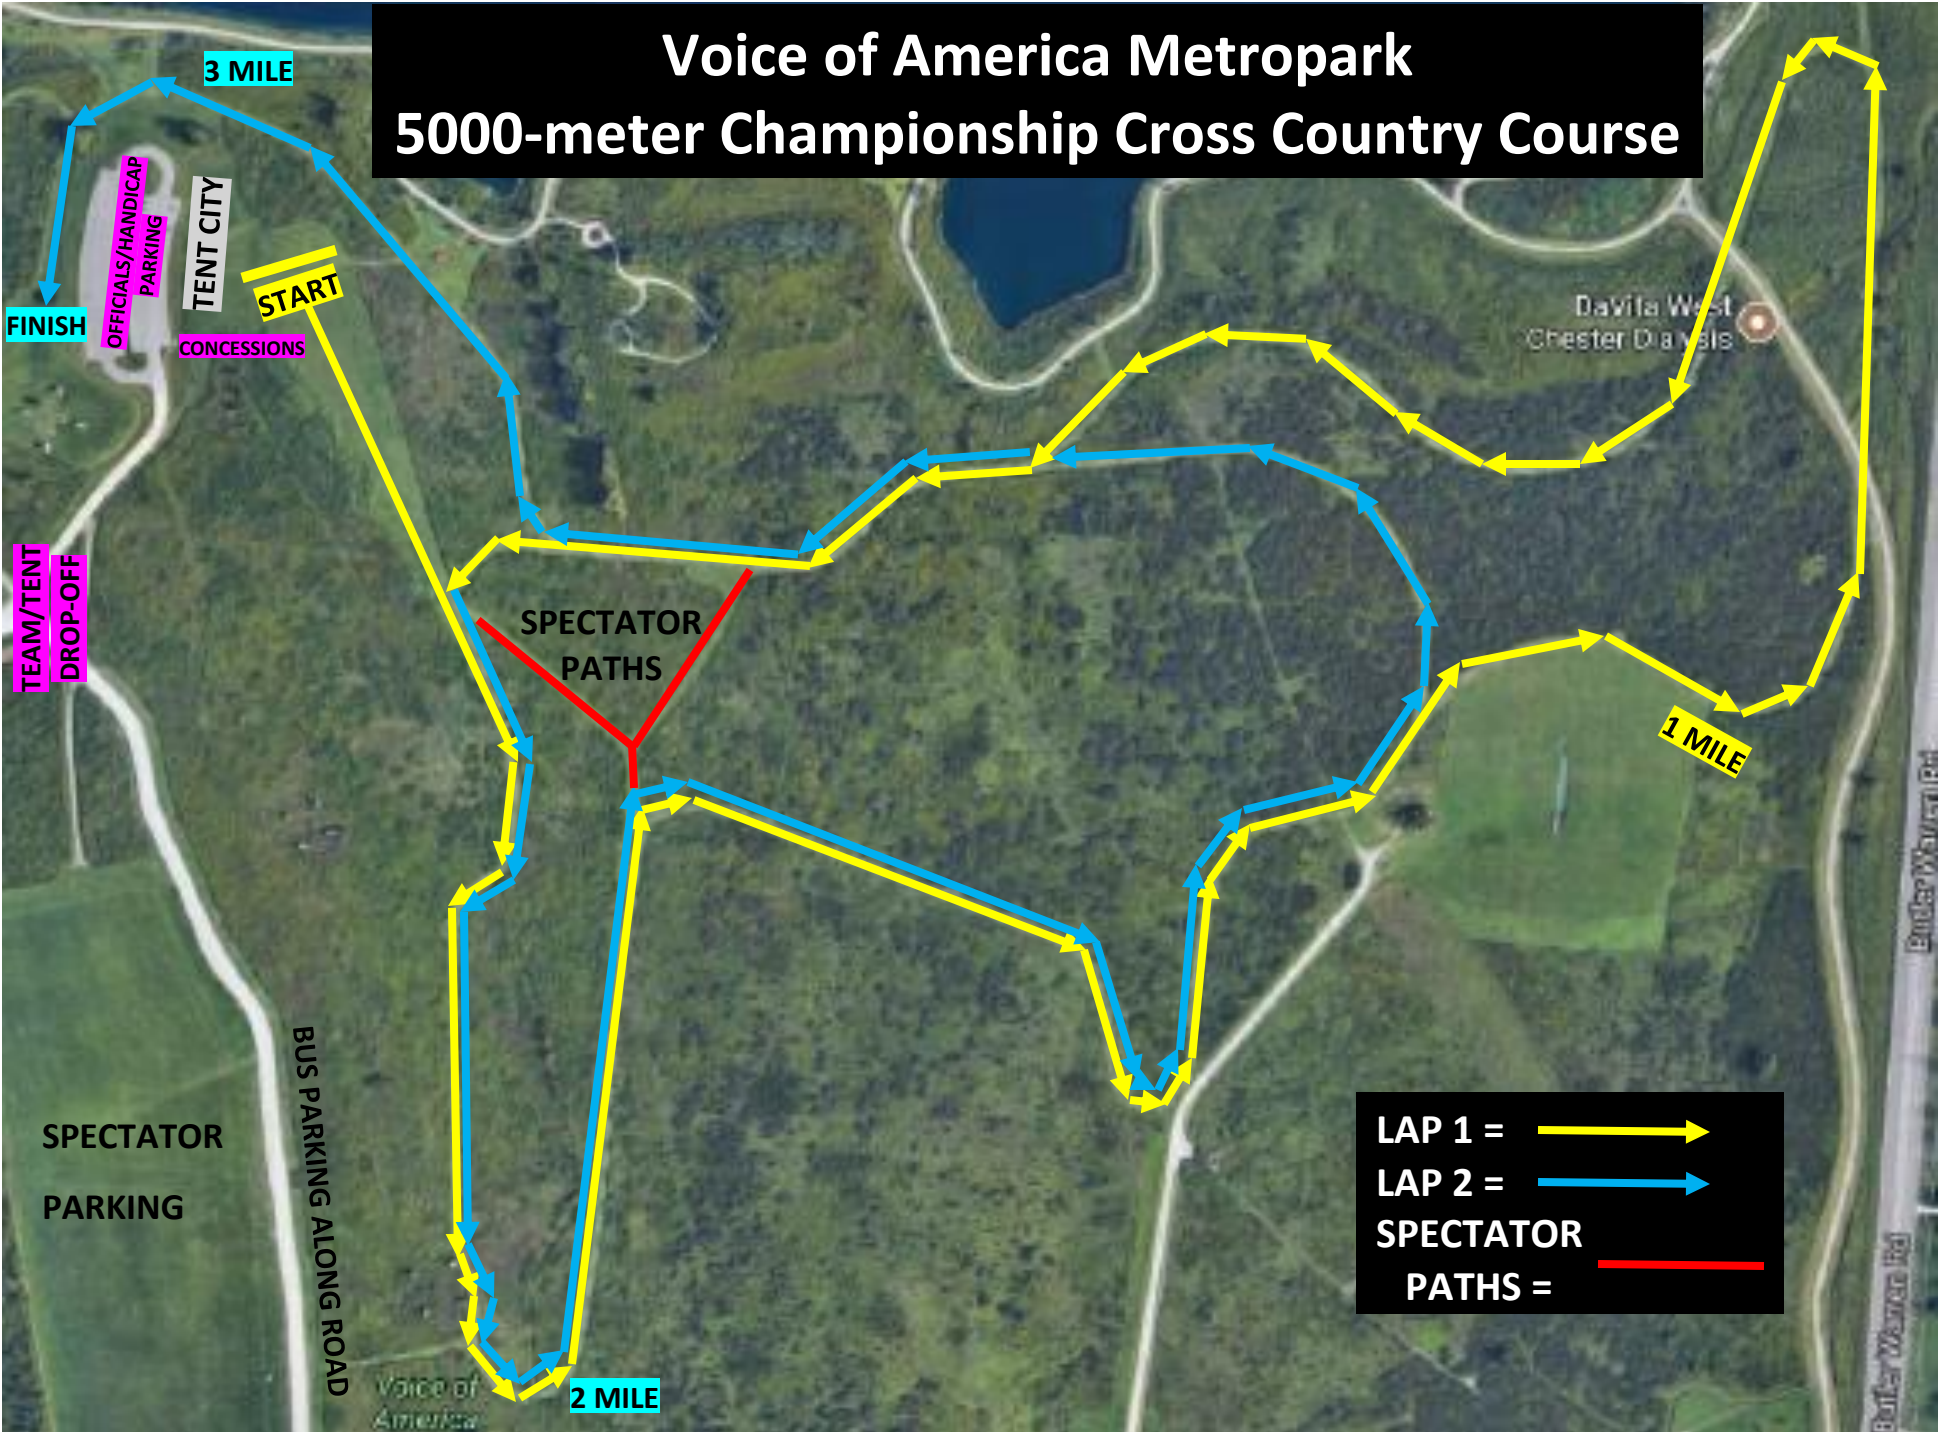

Voice of America Metropark 5000-meter Championship Cross Country Course

FINISH

OFFICIALS/HANDICAP
PARKING

TENT CITY

CONCESSIONS

START

TEAM/TENT
DROP-OFF

SPECTATOR
PATHS

BUS PARKING ALONG ROAD

SPECTATOR
PARKING

1 MILE

2 MILE

3 MILE

LAP 1 = 
LAP 2 = 
SPECTATOR
PATHS = 

Davita West
Chester Daniels

Voice of
America

Boulder Mountain Rd
Boulder Valley Rd