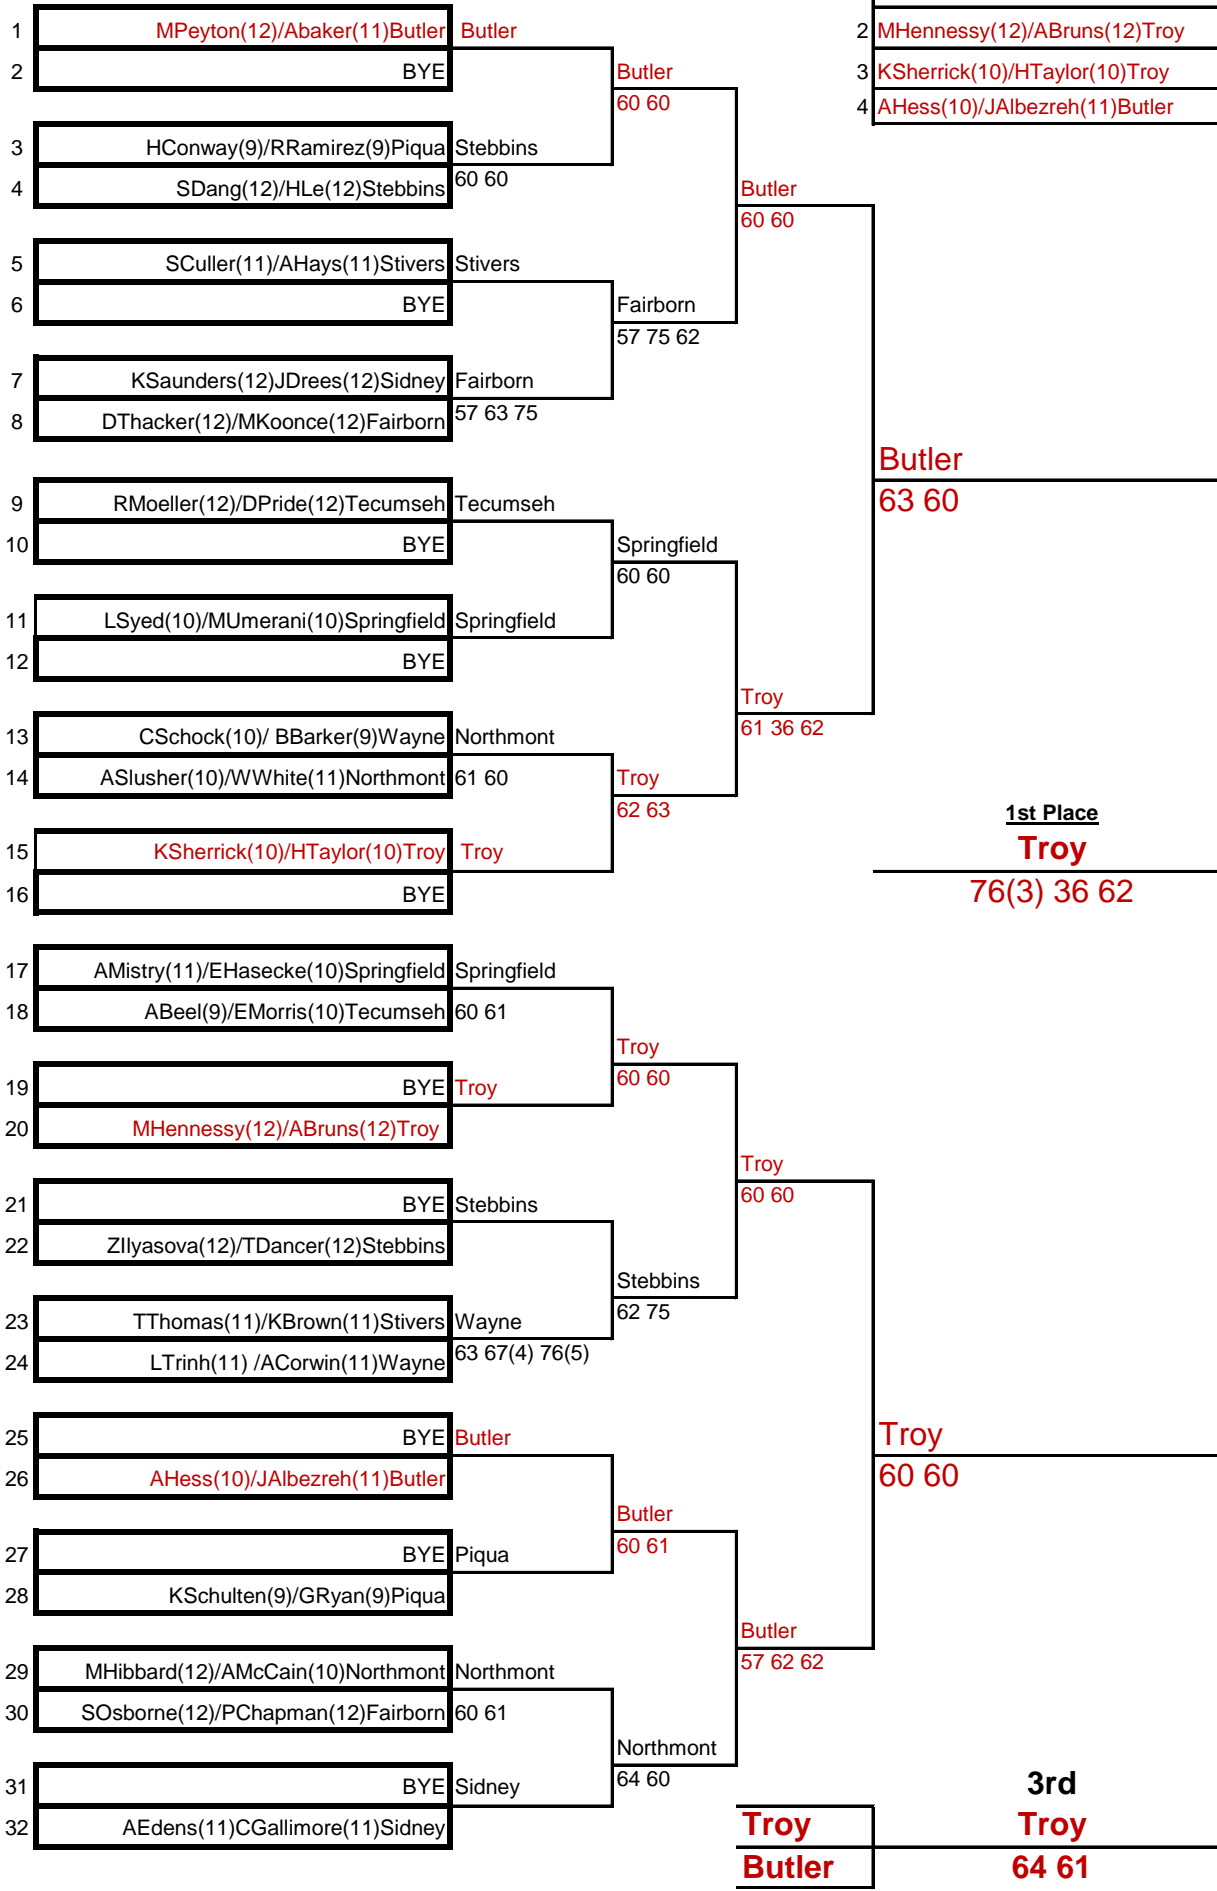

2016 Girls Division I Doubles

- Seeds: 1. MPeyton(12)/ABaker(11)Butler
 2. MHennessy(12)/ABruns(12)Troy
 3. KSherrick(10)/HTaylor(10)Troy
 4. AHess(10)/JAlbezreh(11)Butler

Players	Partner	School	Coach	School Colors
Madison Peyton(12)	Allison Baker(11)	Butler	Amanda Paul	Purple/Gold
Ashely Hess(10)	Jenna Albezreh(11)	Butler	Amanda Paul	Purple/Gold
Katie Sherrick(10)	Hailey Taylor(10)	Troy	Marc Goldner	Scarlet/Grey
Ashley Bruns(12)	Maggie Hennessy(12)	Troy	Marc Goldner	Scarlet/Grey
	Hannah Essick(12)	Troy	Marc Goldner	Scarlet/Grey
	Karli Mulkey(12)	Tecumseh	Mike Crago	Red/Black
	Xia Lin(10)	Butler	Amanda Paul	Purple/Gold
	Marissa Anderson(12)	Northmont	Chrissy Hall	