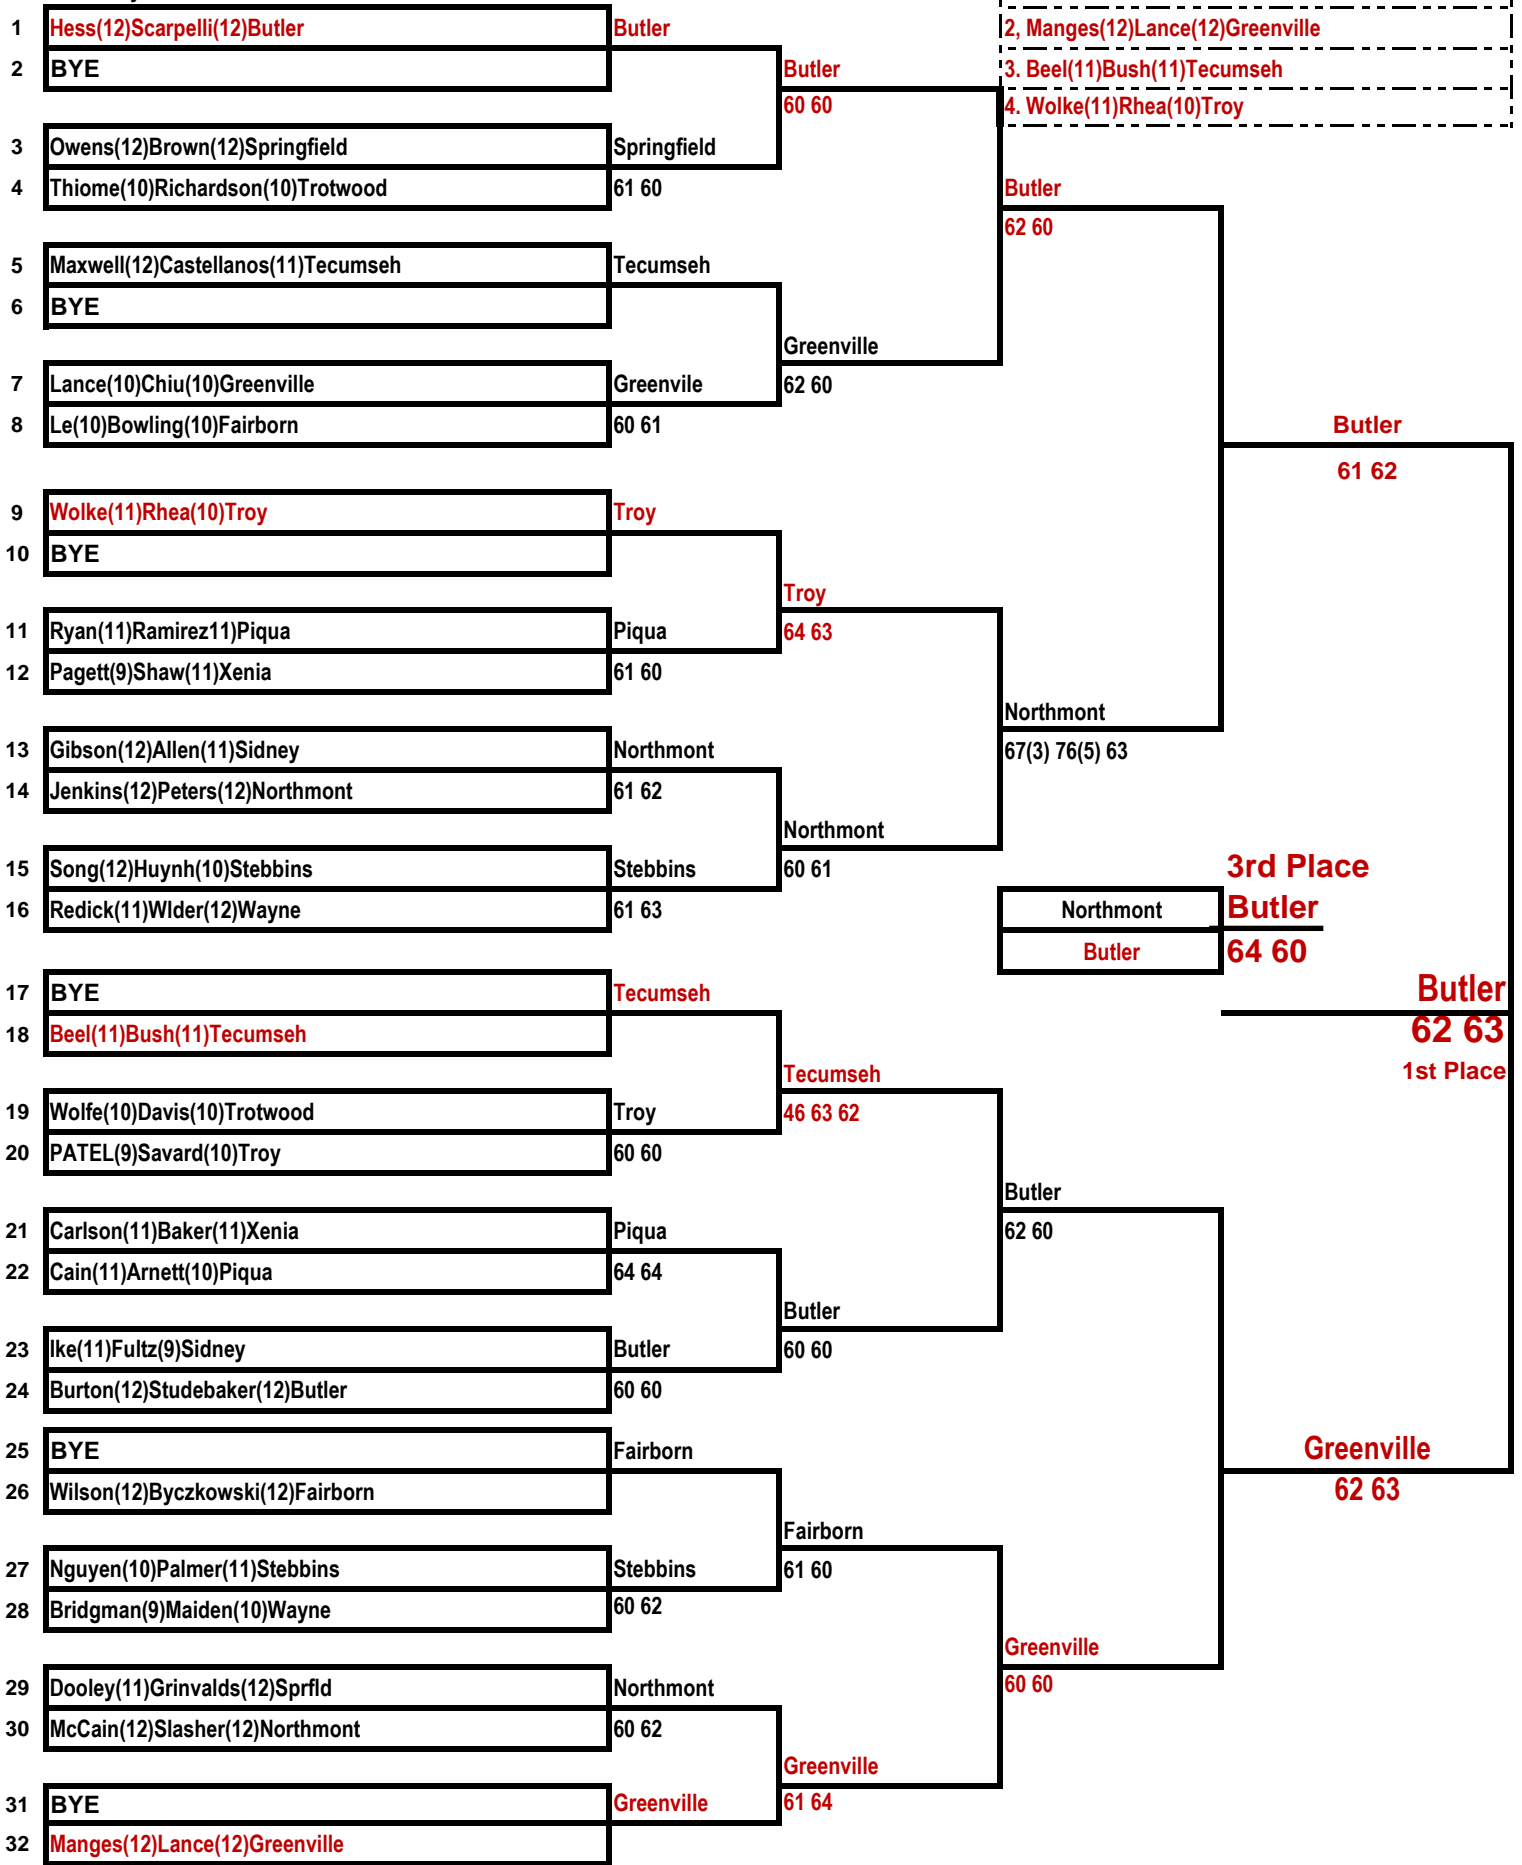

2018 Troy Girls DI Doubles

Seeds 1. Hess(12)Scarpelli(12)Butler

I